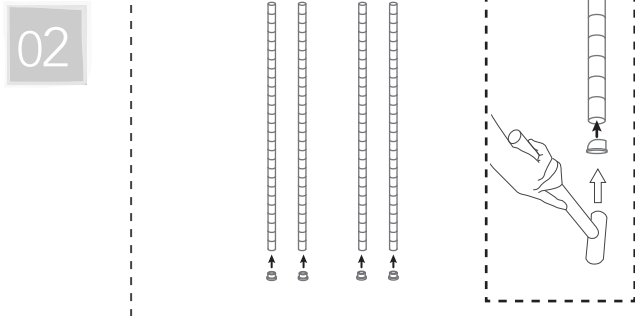

**STANDARD SHELF**  
 STANDARD S: 8422305947460  
 STANDARD L: 8422305947453

**Plan ahead. Build the shelves from bottom to top.**

08

**COMBINATION POSSIBILITIES:**

**!** When building the KIT SHELVES, plan ahead and keep in mind the order of the shelves. Start from bottom to top.