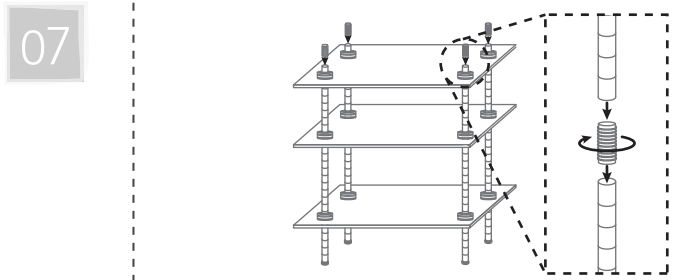

**STANDARD SHELF**  
 STANDARD S: 8422305947460  
 STANDARD L: 8422305947453

**Plan ahead. Build the shelves from bottom to top.**

08

**COMBINATION POSSIBILITIES:**

**!** When building the KIT SHELVES, plan ahead and keep in mind the order of the shelves. Start from bottom to top.