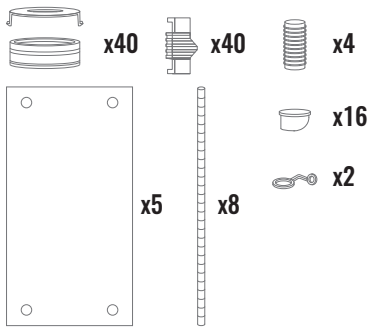

**STANDARD SHELF**  
 STANDARD S: 8422305947460  
 STANDARD L: 8422305947453

**Plan ahead. Build the shelves from bottom to top.**

08

**COMBINATION POSSIBILITIES:**

**!** When building the KIT SHELVES, plan ahead and keep in mind the order of the shelves. Start from bottom to top.